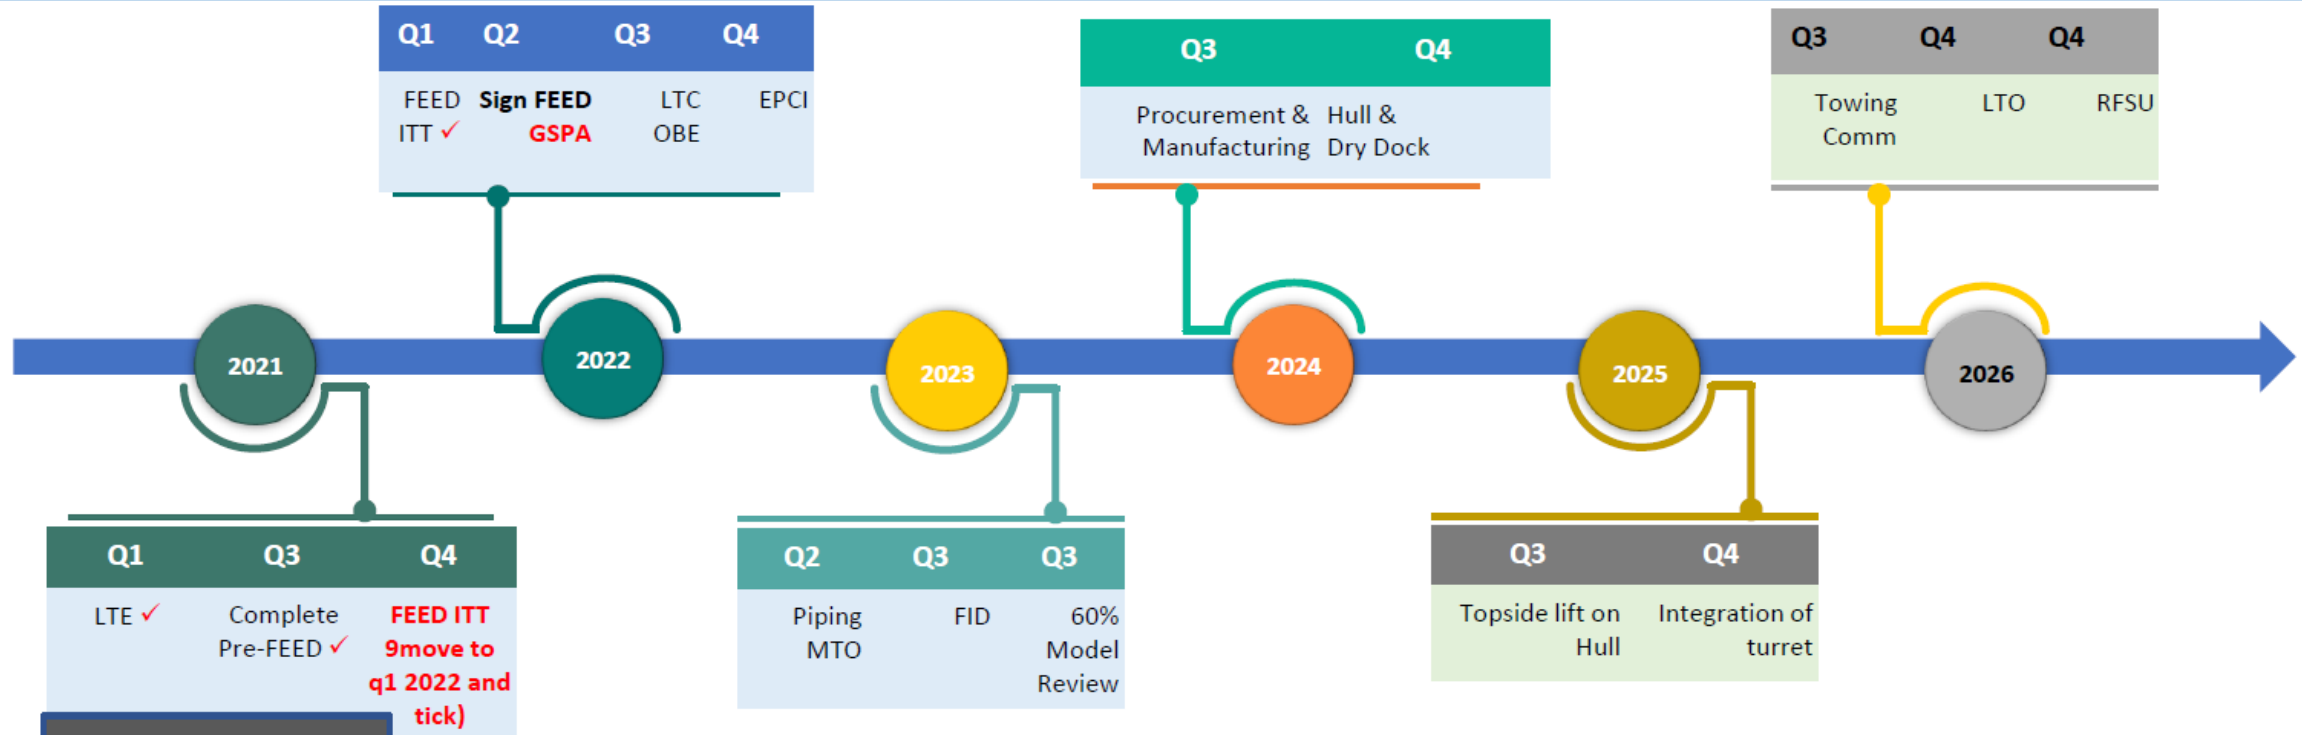

# Project Delivery Timeline

## LEGEND

<b>LTE</b> – License To Establish	<b>GSPA</b> – Gas Sale & Purchase Agreement	<b>Pre-FEED</b> – Preliminary FEED	<b>FEED</b> – Front End Engineering	<b>EPCI</b> – Engineering, Procurement, Construction, Installation
<b>FID</b> - Financial Investment Decision	<b>MTO</b> – Materials Take-off	<b>LTO</b> – License To Operate	<b>LTC</b> – License to Construct <b>OBE</b> – Open Book Estimate	<b>RFSU</b> – Ready For Start-up

# Project Delivery Timeline (Proposals)